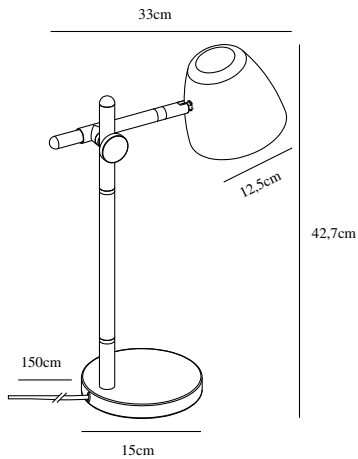

THEO | TABLE LAMP | BLACK

2112645003

nordlux®

Voltage (V): 230 Volt
IP degree: IP20
Maximum bulb wattage (W): 35W
Class (Class 1, Class 2, Class 3):
Class 2 (Double isolated)
Bulb base: GU10
Switch placement: On the cable

Primary material: Metal
Secondary material: Wood
Color of the cable: Black
Length of the cable (cm): 150
Surface material of the cable:
Textile
Is the cable replaceable: False
Color: Black

Height (cm): 42.7
Width (cm): 15
Tube Diameter (cm): 1.9
Shade Diameter (cm): 12.5
Outdoor base dimension (cm): 15
Length (cm): 33
Tilt Angle (°): 90
Turning Angle (°): 350

EAN: 5704924005695
TUN: 2148733
Item Number: 2112645003
Pcs Per Master Carton: 2

Sales Box Height (cm): 36.5
Sales Box Width(cm): 19
Sales Box Depth (cm): 15.5
Sales Box Volume m³ : 0.0107
Product net weight (kg): 1.38

- Soft natural design • Elegant mix of wood and metal
- Adjustable lamp head for a directional light

Invite nature into your home with a trendy combination of wood and metal. The Theo series radiates a very modern and unique design expression that is softened by the use of light ash wood. The flexible lamp head can easily be adjusted for a pleasant, directional light.