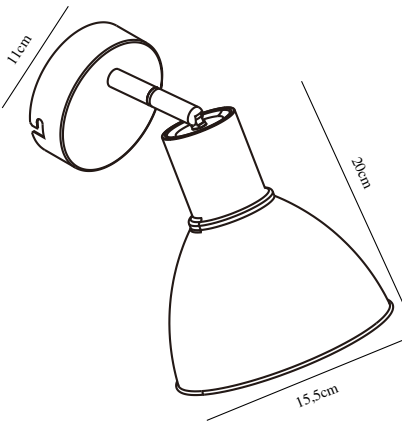

POP | WALL LIGHT | WHITE

45841001

nordlux®

Voltage (V): 220-240 Volt
IP degree: IP20
Maximum bulb wattage (W): 18W
Class (Class 1, Class 2, Class 3):
Class 2 (Double isolated)
Bulb base: E27
Dimmerable: Yes with compatible
bulb
Switch placement: On the cable
Parallel connection: False

Primary material: Metal
Color of the cable: Black
Length of the cable (cm): 180
Surface material of the cable:
Plastic
Is the cable replaceable: True

Color: White
Height (cm): 20
Width (cm): 19
Tube Diameter (cm): 1.3
Shade Diameter (cm): 15.5
Length (cm): 19
Projection (cm): 19
Tilt Angle (°): 90
Turning Angle (°): 320

EAN: 5701581371286
TUN: 1902427
Item Number: 45841001

Pcs Per Master Carton: 3
Sales Box Height (cm): 19.3
Sales Box Width(cm): 21
Sales Box Depth (cm): 16
Sales Box Volume m³ : 0.0065
Product net weight (kg): 0.54

• Contemporary and simple style • Adjustable lamp head for a directional light

Elegant retro wall light made of metal with high-gloss finish. The light has a rotatable head and features a switch on the cord.