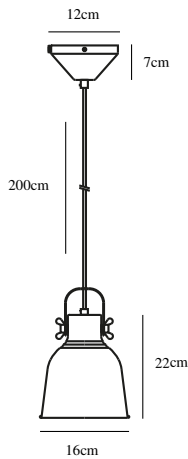

ADRIAN 16 | PENDANT | ANTHRACITE

48783003

nordlux®

Voltage (V): 220-240 Volt
IP degree: IP20
Maximum bulb wattage (W): 25W
Class (Class 1, Class 2, Class 3):
Class 2 (Double isolated)
Bulb base: E27
Dimmerable: Yes with compatible
bulb
Parallel connection: True

Primary material: Metal
Secondary material: Plastic
Color of the cable: Black/White
Length of the cable (cm): 200
Surface material of the cable:
Textile
Is the cable replaceable: False

Color: Anthracite
Height (cm): 24
Width (cm): 16
Shade Diameter (cm): 16
Shade Height (cm): 22
Length (cm): 16
Tilt Angle (°): 180

EAN: 5701581461789
TUN: 2042358
Item Number: 48783003

Pcs Per Master Carton: 6
Sales Box Height (cm): 22
Sales Box Width (cm): 16.5
Sales Box Depth (cm): 16.5
Sales Box Volume m³: 0.01
Product net weight (kg): 0.63

Actual Watt (W): 25

• Industrial style • Tilting and turning shade

With its raw and industrial design, the Adrian series creates a contrast to the bright and feminine Nordic interior style. The interaction between the rough surface and the integrated screws reinforces the industrial expression. In contrast to the rough design, the screen creates cosy lighting with downward light and simultaneously spreads the light out into the room through the screws on the side, contributing to a whole new lighting experience.