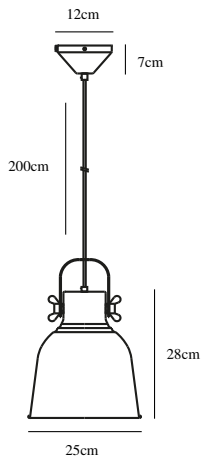

# ADRIAN 25 | PENDANT | ANTHRACITE

48793003

nordlux®

Voltage (V): 220-240 Volt  
IP degree: IP20  
Maximum bulb wattage (W): 40W  
Class (Class 1, Class 2, Class 3):  
Class 2 (Double isolated)  
Bulb base: E27  
Dimmerable: Yes with compatible  
bulb  
Parallel connection: True

Primary material: Metal  
Secondary material: Plastic  
Color of the cable: Black/White  
Length of the cable (cm): 200  
Surface material of the cable:  
Textile  
Is the cable replaceable: False

Color: Anthracite  
Height (cm): 36  
Width (cm): 25  
Shade Diameter (cm): 25  
Shade Height (cm): 28  
Length (cm): 25  
Tilt Angle (°): 180

EAN: 5701581461987  
TUN: 2042360  
Item Number: 48793003

Pcs Per Master Carton: 3  
Sales Box Height (cm): 23.5  
Sales Box Width(cm): 25.8  
Sales Box Depth (cm): 25.8  
Sales Box Volume m<sup>3</sup> : 0.02  
Product net weight (kg): 1.18

Actual Watt (W): 40

• Industrial style • Tilting and turning shade

With its raw and industrial design, the Adrian series creates a contrast to the bright and feminine Nordic interior style. The interaction between the rough surface and the integrated screws reinforces the industrial expression. In contrast to the rough design, the screen creates cosy lighting with downward light and simultaneously spreads the light out into the room through the screws on the side, contributing to a whole new lighting experience.