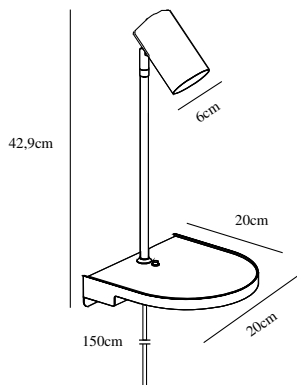

CODY | WALL LIGHTING | GREEN

2112001023

nordlux®

Voltage (V): 230 Volt
IP degree if the fixture includes two types of IP degree: IP20
Maximum compatible bulb wattage (W): 15W
Class (Class I, Class II, Class III): Class 2 (Double isolated)
Lampholder type (eg, E27/E14, etc): GU10
Switch placement: On the fixture

Primary material: Metal
Color of the cable: Black
Length of the cable (cm): 150
Is the cable replaceable: False

Color: Green
Height (cm): 42.9
Width (cm): 20
Tube Diameter (cm): 1.13
Shade Diameter (cm): 6
Base Dimension (cm): 20
Length (cm): 20
Projection (cm): 20
Tilt Angle (°): 90
Turning Angle (°): 350

EAN: 5704924005121
TUN: 2148696
Item Number: 2112001023

Pcs Per Master Carton: 3
Sales Box Height (cm): 39
Sales Box Width(cm): 21
Sales Box Depth (cm): 21
Sales Box Volume m³ : 0.0172
Net weight of the luminaire (kg): 1.45