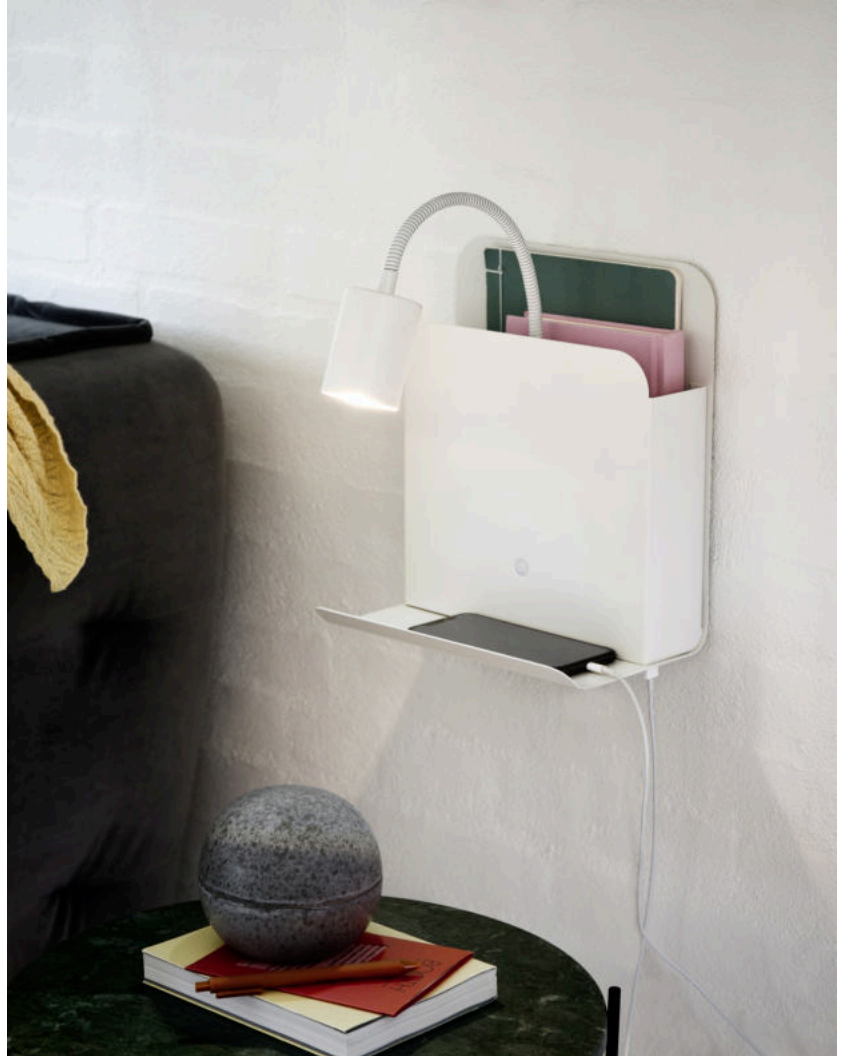

ROOMI | WALL LIGHT | WHITE

2112551001

nordlux®

Voltage (V): 230 Volt
IP degree: IP20
Maximum bulb wattage (W): 35W
Class (Class 1, Class 2, Class 3):
Class 2 (Double isolated)
Bulb base: GU10
Switch placement: On the fixture

Primary material: Metal
Color of the cable: White
Length of the cable (cm): 150
Surface material of the cable:
Plastic
Is the cable replaceable: False
Color: White

Height (cm): 28.2
Width (cm): 24.8
Shade Diameter (cm): 5.5
Length (cm): 16.5
Projection (cm): 16.5

- Minimalist functional design • Multifunctional bedside lamp • Small shelf for storage
- Adjustable lamp head for a directional light • USB port for charging your phone or other device

The Roomi wall light is both a functional light, a magazine compartment and a practical shelf that can store your most important necessities. The lamp head is easily adjusted for a directional light, and you can charge your smartphone or other device with the built-in USB port placed underneath the shelf. Perfect beside your bed or in the entrance hall to keep track of your phone and keys.