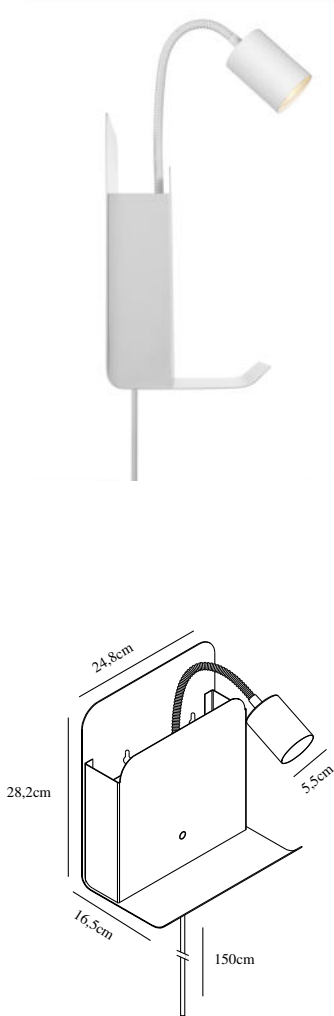

ROOMI | WALL LIGHT | WHITE

2112551001

nordlux®

Voltage (V): 230 Volt
IP degree: IP20
Maximum bulb wattage (W): 35W
Class (Class 1, Class 2, Class 3):
Class 2 (Double isolated)
Bulb base: GU10
Switch placement: On the fixture

Primary material: Metal
Color of the cable: White
Length of the cable (cm): 150
Surface material of the cable:
Plastic
Is the cable replaceable: False
Color: White

Height (cm): 28.2
Width (cm): 24.8
Shade Diameter (cm): 5.5
Length (cm): 16.5
Projection (cm): 16.5

EAN: 5704924005657
TUN: 2148704
Item Number: 2112551001
Pcs Per Master Carton: 2

Sales Box Height (cm): 31
Sales Box Width(cm): 27
Sales Box Depth (cm): 18
Sales Box Volume m³ : 0.0151
Product net weight (kg): 2.37

- Minimalist functional design • Multifunctional bedside lamp • Small shelf for storage
- Adjustable lamp head for a directional light • USB port for charging your phone or other device

The Roomi wall light is both a functional light, a magazine compartment and a practical shelf that can store your most important necessities. The lamp head is easily adjusted for a directional light, and you can charge your smartphone or other device with the built-in USB port placed underneath the shelf. Perfect beside your bed or in the entrance hall to keep track of your phone and keys.