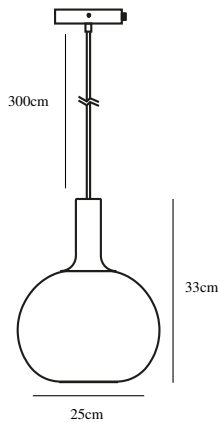

ALTON 25 | PENDANT | WHITE

47313001

nordlux®

Voltage (V): 230 Volt
IP degree: IP20
Maximum bulb wattage (W): 60W
Class (Class 1, Class 2, Class 3):
Class 1 (Earth contact)
Bulb base: E27
Dimmerable: Yes with compatible
bulb

Color: White
Height (cm): 33
Shade Diameter (cm): 25
EAN: 5701581413887
TUN: 1975394
Item Number: 47313001

Pcs Per Master Carton: 3
Sales Box Height (cm): 30
Sales Box Width(cm): 27
Sales Box Depth (cm): 27
Sales Box Volume m³ : 0.0219
Product net weight (kg): 1.43

Primary material: Glass
Secondary material: Metal
Color of the Glass: Opal white
Color of the cable: White
Length of the cable (cm): 300
Surface material of the cable:
Textile
Is the cable replaceable: False