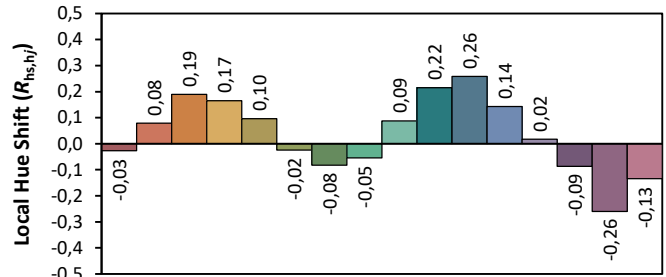

# ANSI/IES TM-30-18 Color Rendition Report

Source: LED  
Date: 10.08.2021

Manufacturer: Lamberga  
Model: LED svítidlo VITIX Industry

Notes: This is a recommended method for displaying ANSI/IES TM-30-18 information.

x 0,3372  
y 0,3562  
u' 0,2044  
v' 0,4857

CIE 13.3-1995 (CRI)	
R <sub>a</sub>	73
R <sub>g</sub>	-25