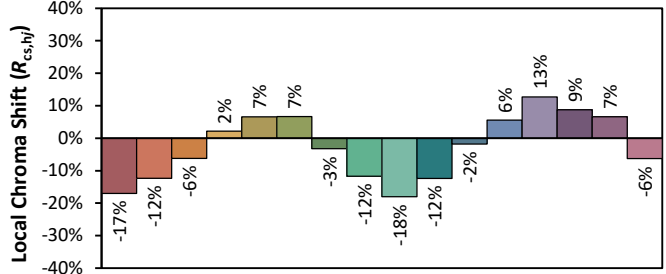

# ANSI/IES TM-30-18 Color Rendition Report

Source: LED  
Date: 10.08.2021

Manufacturer: Lamberga  
Model: LED svítidlo VITIX Industry

Notes: This is a recommended method for displaying ANSI/IES TM-30-18 information.

x 0,3372  
y 0,3562  
u' 0,2044  
v' 0,4857

CIE 13.3-1995 (CRI)	
R <sub>a</sub>	73
R <sub>g</sub>	-25