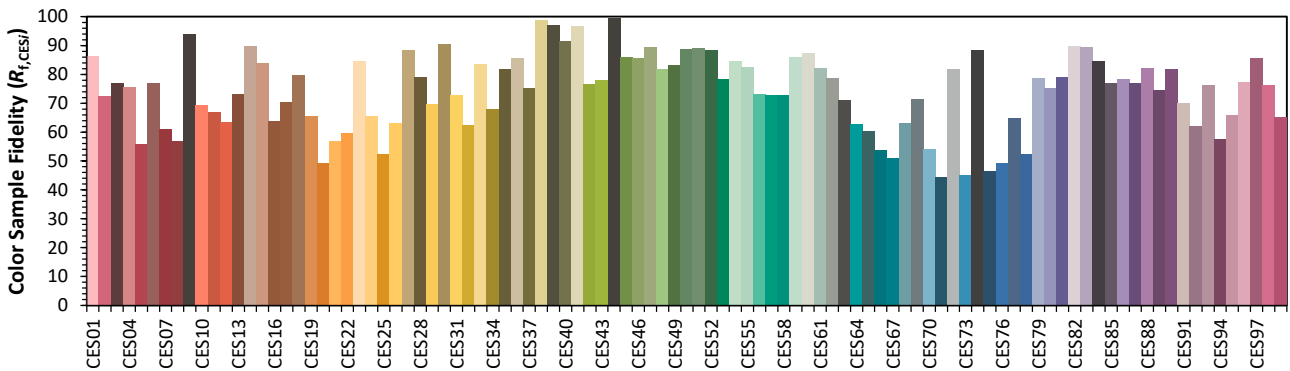

# ANSI/IES TM-30-18 Color Rendition Report

Source: LED  
Date: 10.08.2021

Manufacturer: Lamberga  
Model: LED svítidlo VITIX Industry

Notes: This is a recommended method for displaying ANSI/IES TM-30-18 information.

x 0,3372  
y 0,3562  
u' 0,2044  
v' 0,4857

CIE 13.3-1995 (CRI)	
R <sub>a</sub>	73
R <sub>g</sub>	-25