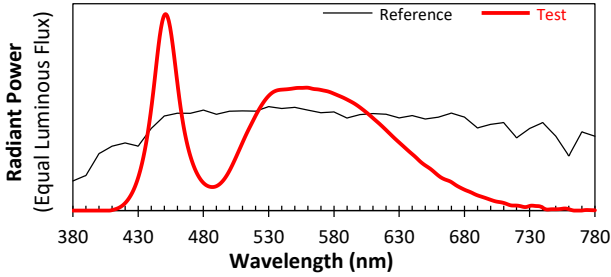

# ANSI/IES TM-30-18 Color Rendition Report

Source: LED  
Date: 10.08.2021

Manufacturer: Lamberga  
Model: LED svítidlo VITIX Industry

Notes: This is a recommended method for displaying ANSI/IES TM-30-18 information.

x 0,3372  
y 0,3562  
u' 0,2044  
v' 0,4857

CIE 13.3-1995 (CRI)	
R <sub>a</sub>	73
R <sub>g</sub>	-25