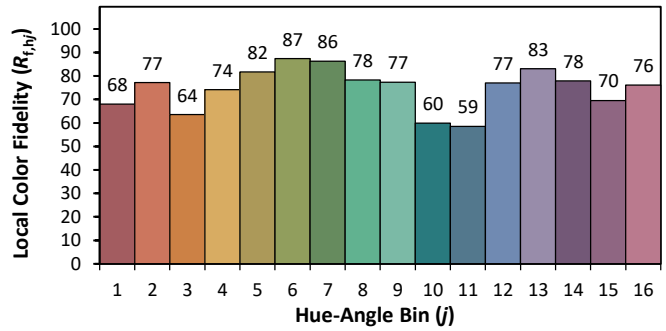

# ANSI/IES TM-30-18 Color Rendition Report

Source: LED  
Date: 10.08.2021

Manufacturer: Lamberga  
Model: LED svítidlo VITIX Industry

Notes: This is a recommended method for displaying ANSI/IES TM-30-18 information.

x 0,3372  
y 0,3562  
u' 0,2044  
v' 0,4857

CIE 13.3-1995 (CRI)	
R <sub>a</sub>	73
R <sub>g</sub>	-25