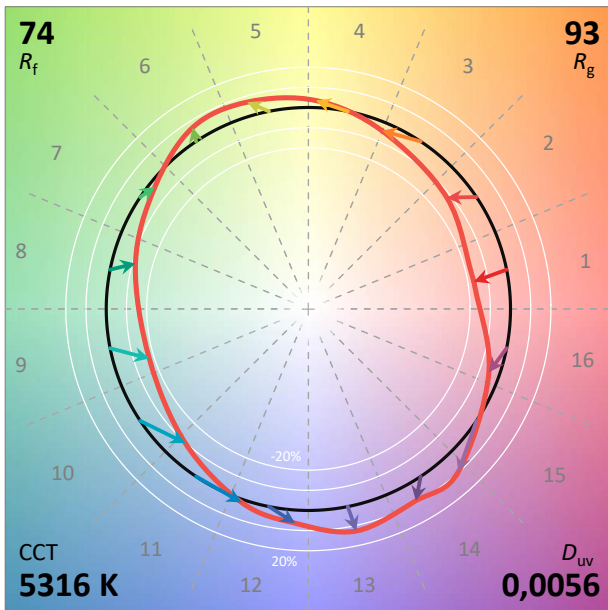

# ANSI/IES TM-30-18 Color Rendition Report

Source: LED  
Date: 10.08.2021

Manufacturer: Lamberga  
Model: LED svítidlo VITIX Industry

Notes: This is a recommended method for displaying ANSI/IES TM-30-18 information.

x 0,3372  
y 0,3562  
u' 0,2044  
v' 0,4857

CIE 13.3-1995 (CRI)	
R <sub>a</sub>	73
R <sub>g</sub>	-25